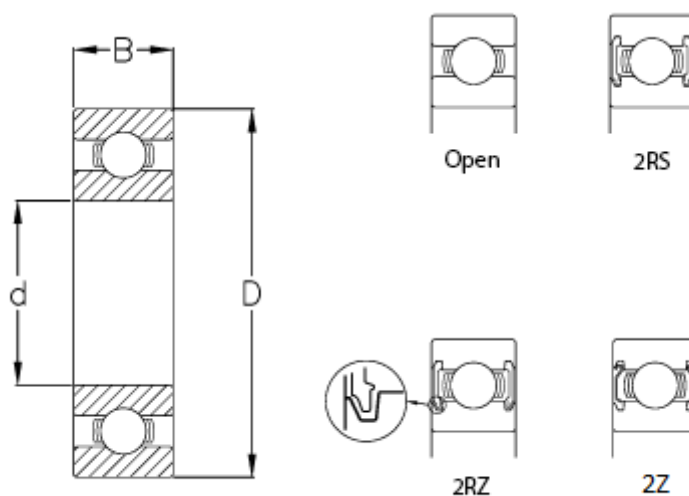

# Data Sheet

Article number: 57960109502402

Description: CeramicSpeed hybrid bearing Insulate sealed  
6019-CSB.C3

## Measures

|            |        |
|------------|--------|
| B          | = 24   |
| Ball grade | = 5    |
| C (KN)     | = 63.7 |
| C0         | = 54   |
| d          | = 95   |
| D          | = 145  |
| Max rpm.   | = 6000 |
| Type       | = 6019 |